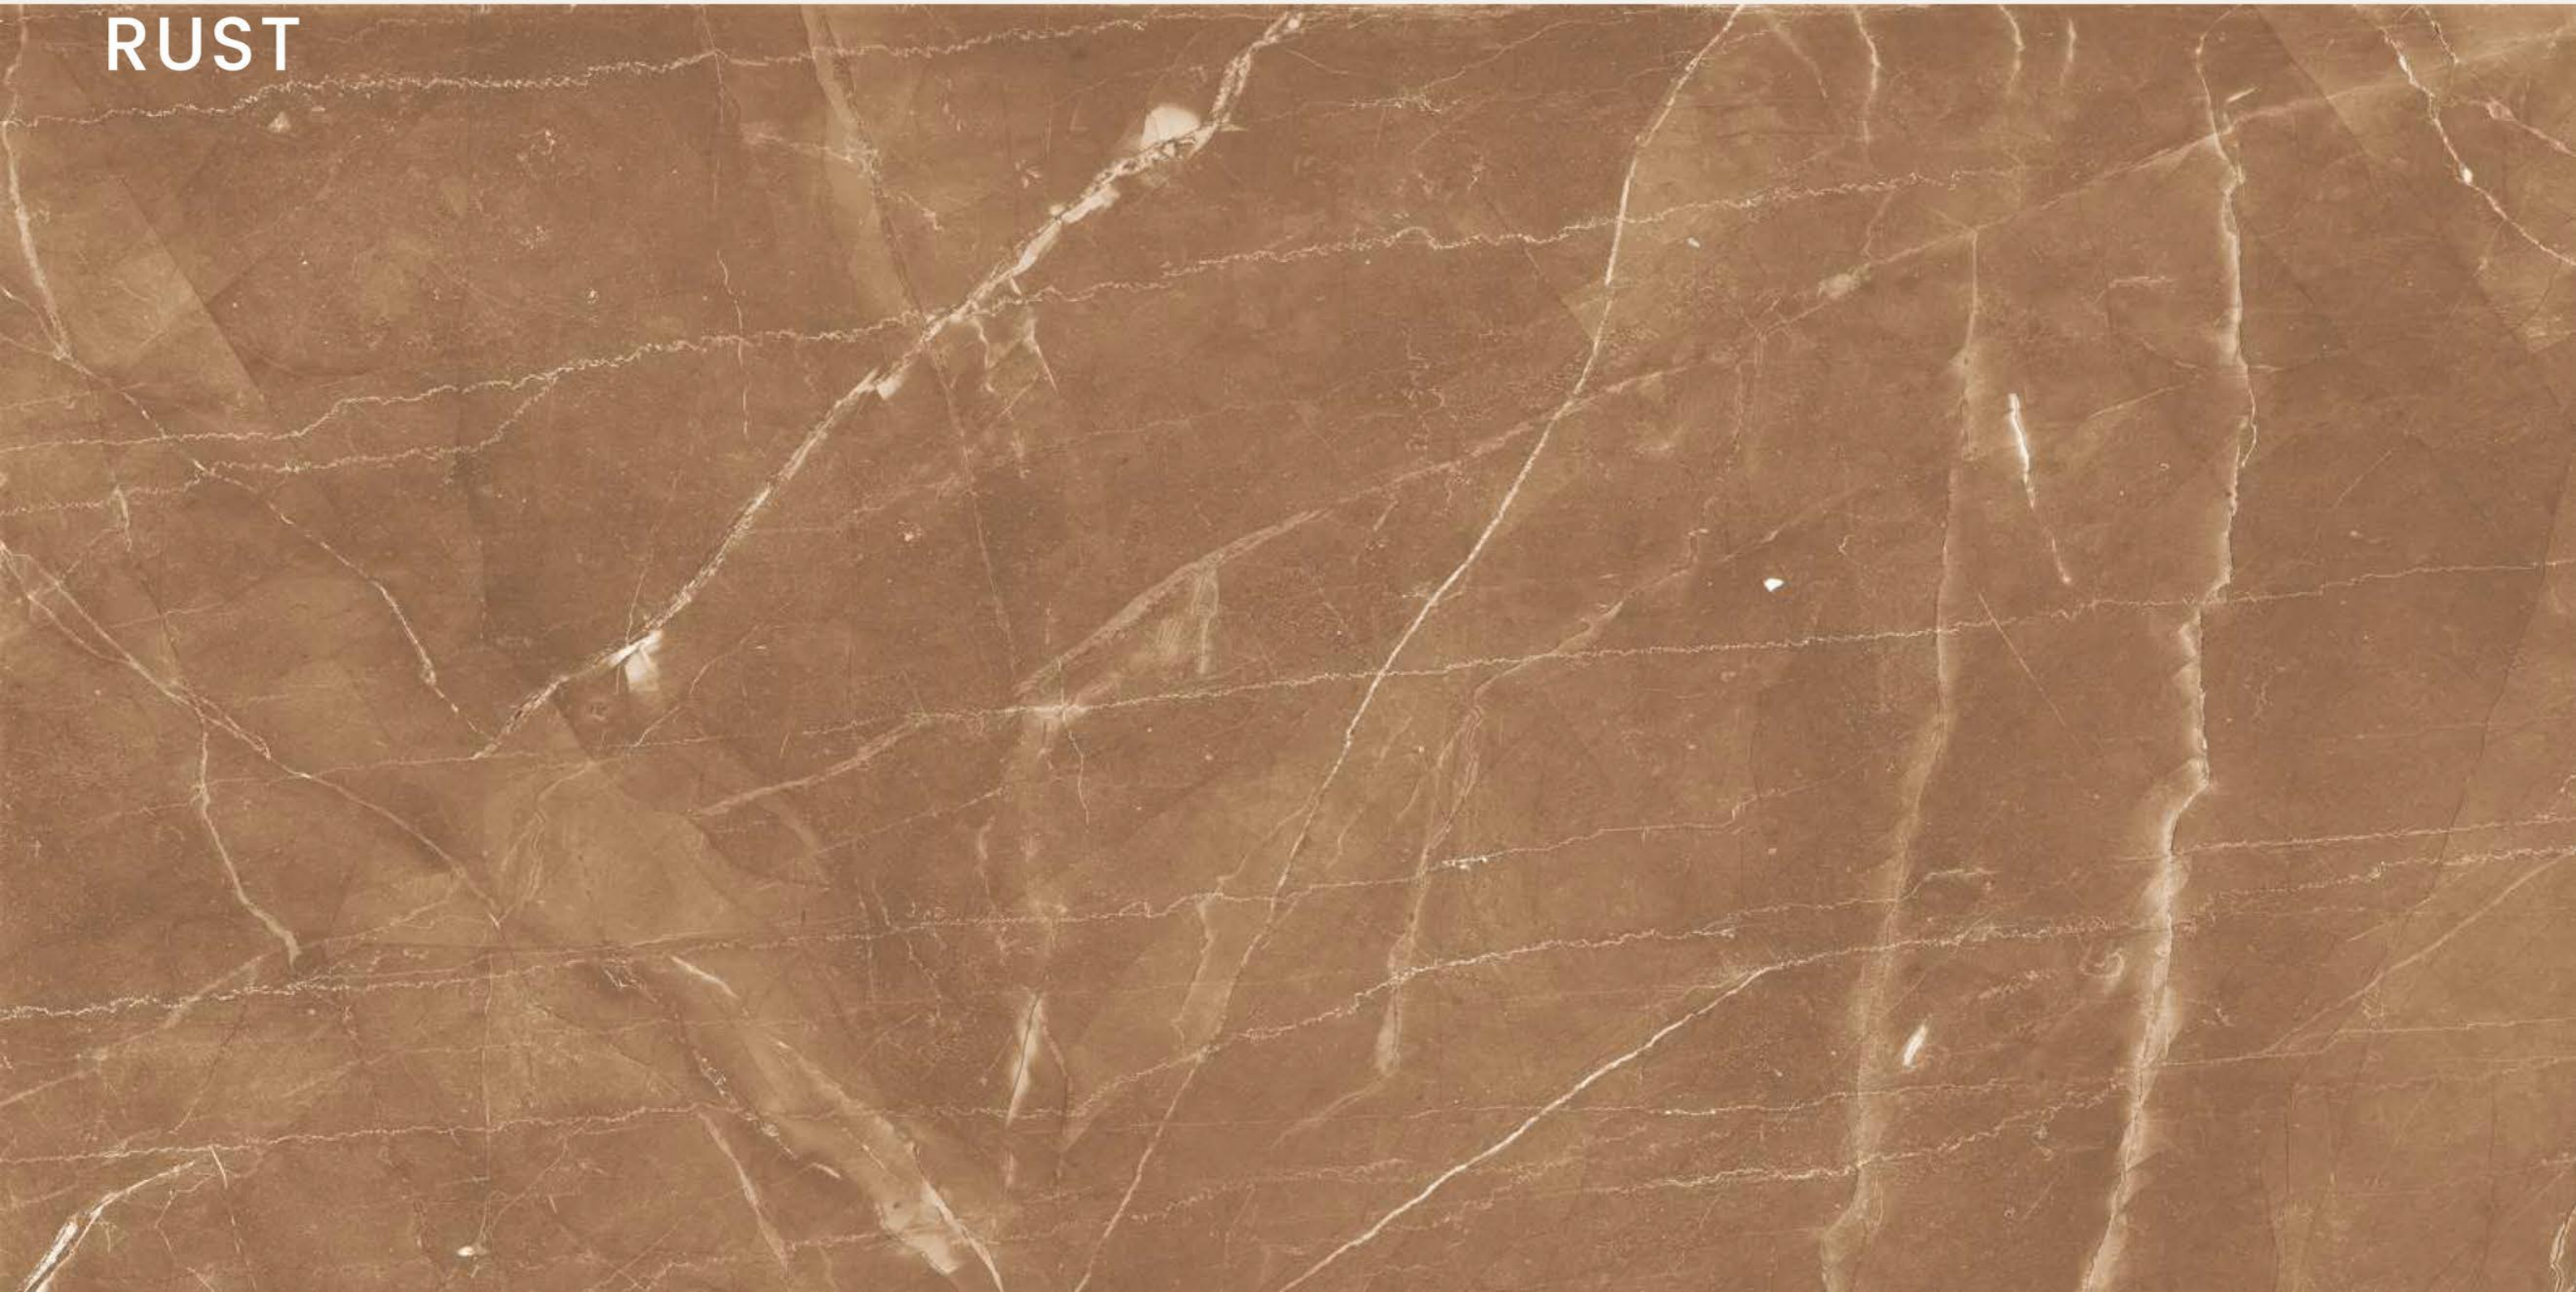

FORD ARMANI
RUST